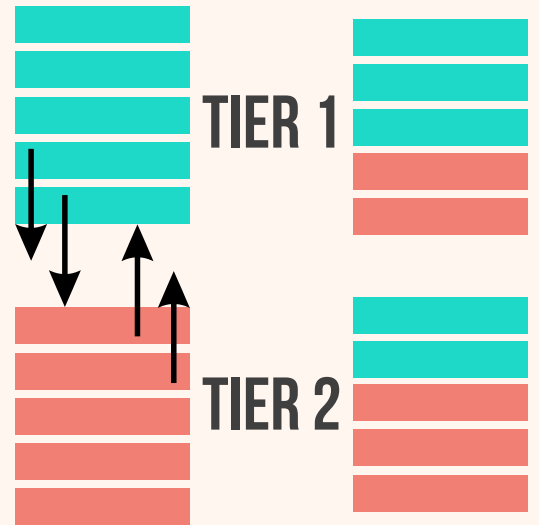

BOX LEAGUE RETIERING STEPS

**STEP 1: MOVE TOP 2 TEAMS UP,
BOTTOM 2 TEAMS DOWN**

**STEP 2: SLOT IN NEW TEAMS
ACCORDING TO COMBINED RATING**

**STEP 3:
CREATE NEW TIERS**