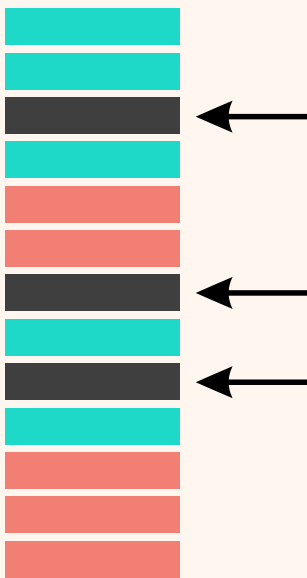

BOX LEAGUE RETIERING STEPS

**STEP 1: MOVE TOP 2 TEAMS UP,
BOTTOM 2 TEAMS DOWN**

**STEP 2: SLOT IN NEW TEAMS
ACCORDING TO COMBINED RATING**

**STEP 3:
CREATE NEW TIERS**